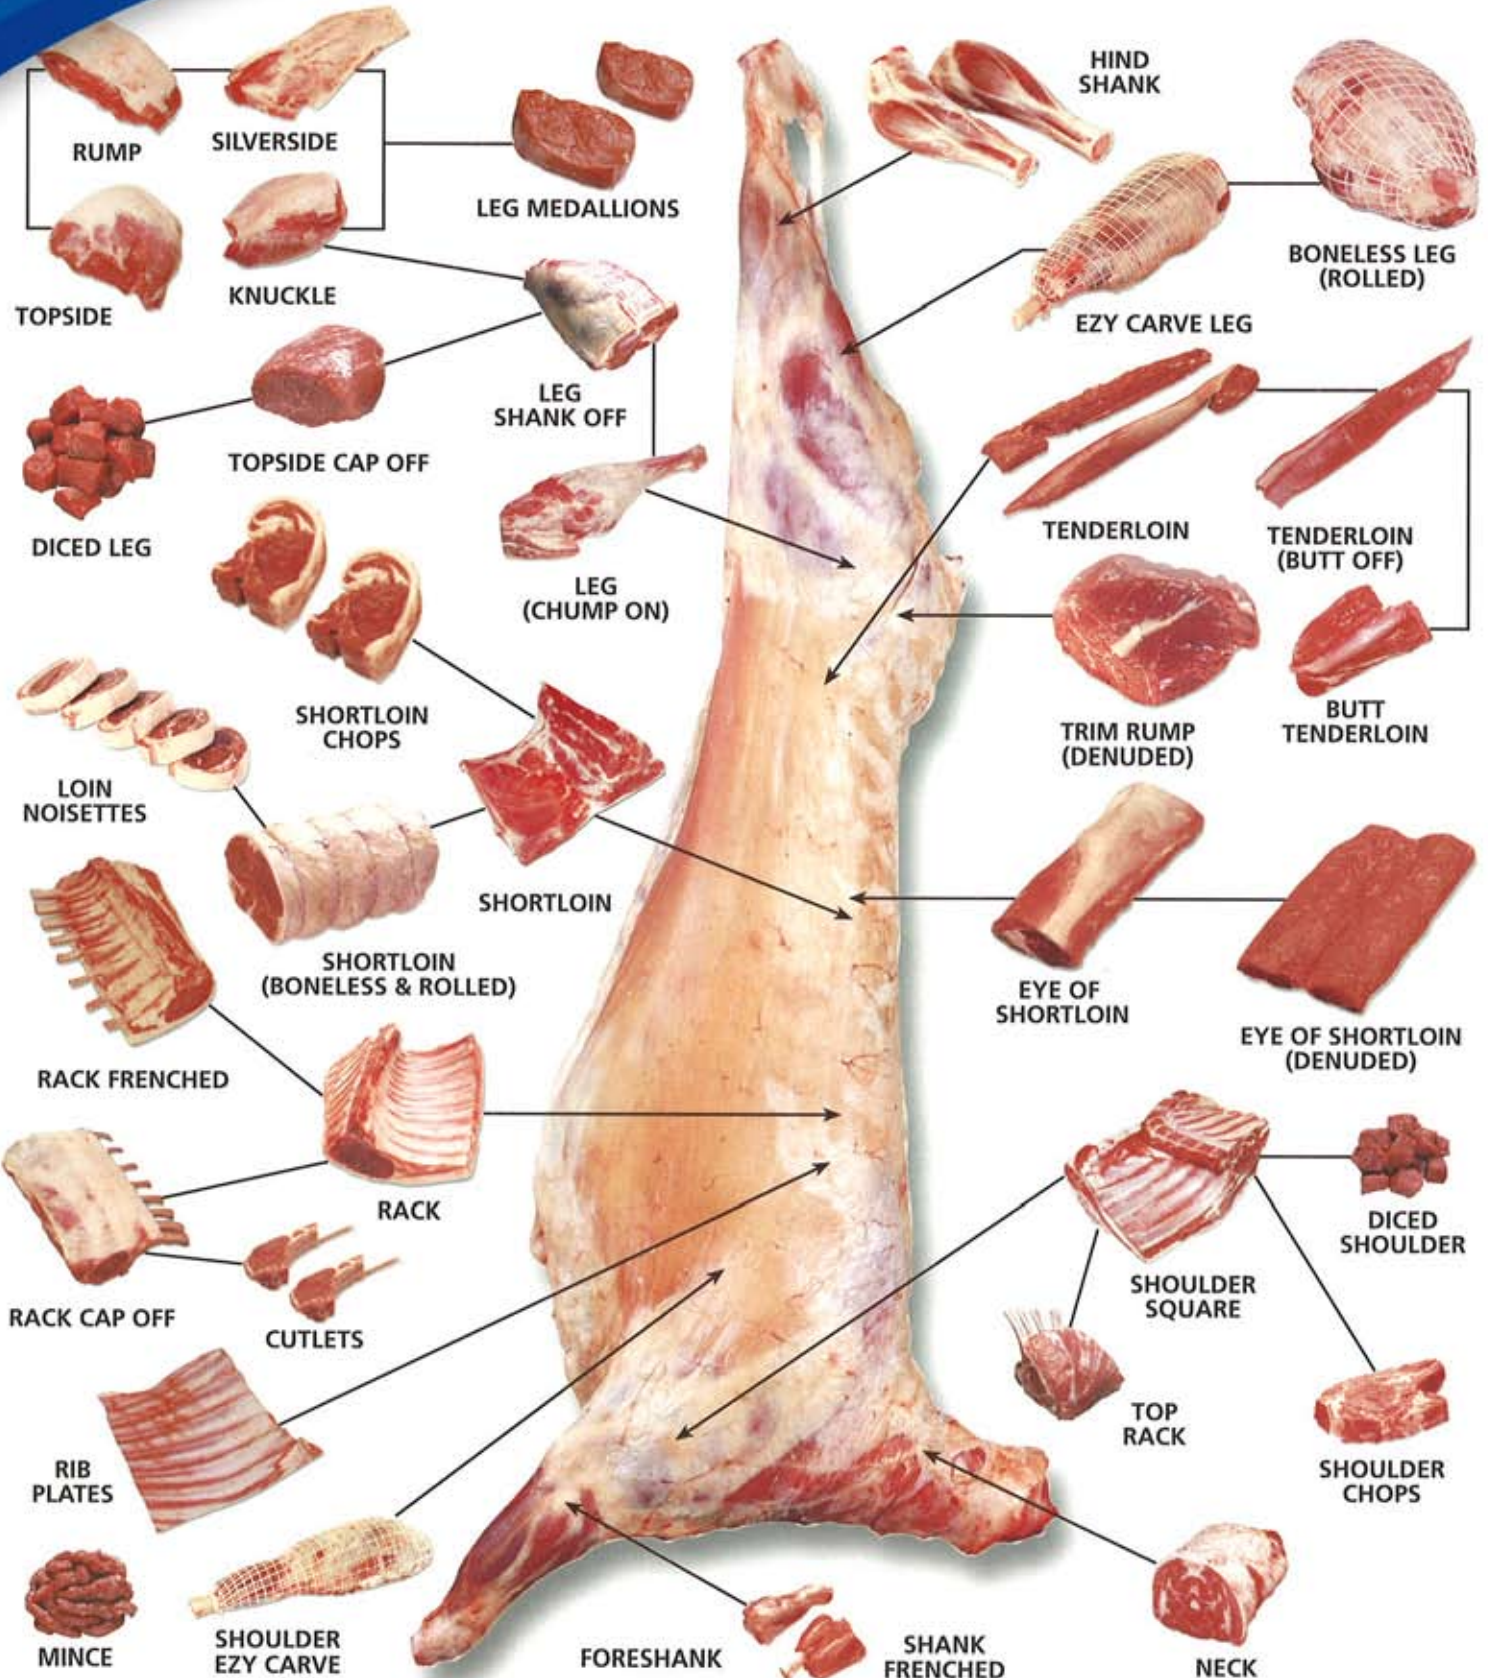

chefs choice

Lamb

Chefs Choice Meats P/L Australia

43 Colebrook Street Brunswick Vic 3056

Ph 03 9386 3888 Fax 03 9386 7699